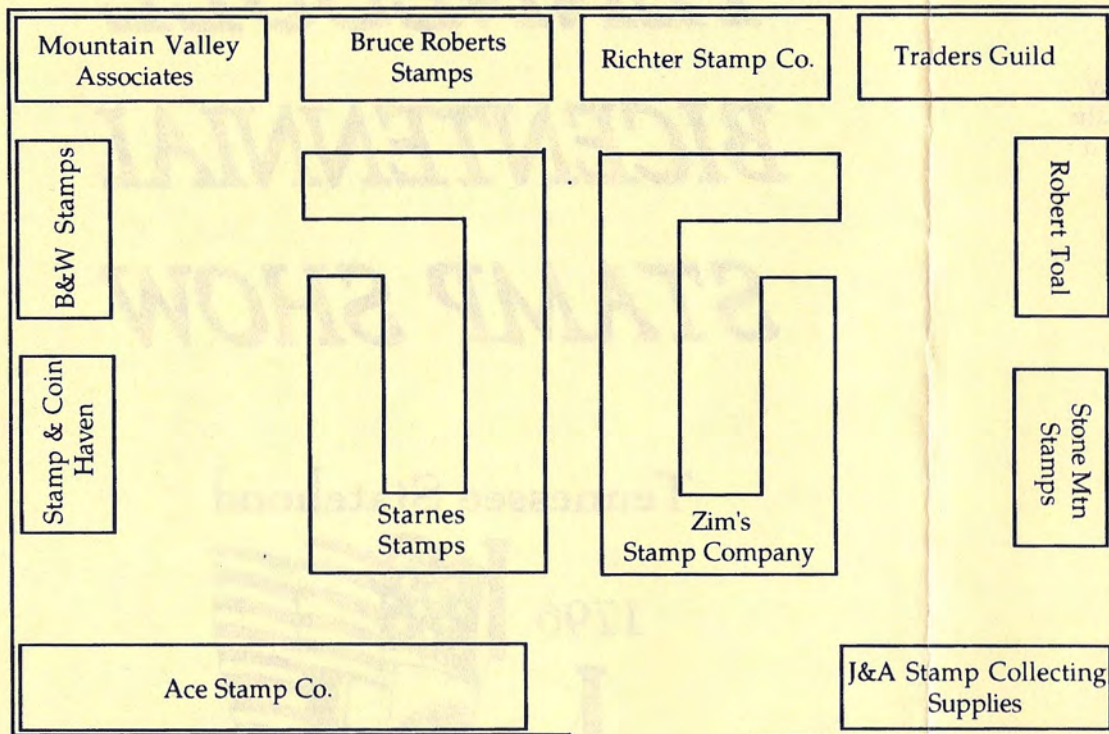

TENNESSEE BICENTENNIAL STAMP SHOW

Tennessee Statehood

Presented by . . .

The Knoxville Philatelic Society

Dealers:

- Ace Stamp Co., PO Box 30125, Myrtle Beach, SC 29577-0060
- B&W Stamps, 5774 Eatons Creek Rd., Joelton, TN 37080
- J&A Stamp Collecting Supplies, 4807 Stoney Trace Dr., Apt P Charlotte, NC 28277
- Mountain Valley Associates, PO Box 310, Townsend, TN 37882
- Richter Stamp Co., PO Box 603, Athens, OH 45701
- Bruce Roberts Stamps, 4942 N. Broadway, Knoxville, TN 37918
- Stamp and Coin Haven, PO Box 741, Waverly, TN 37185
- Starnes Stamps, 602 South Maple, Winchester, KY 40891-2495
- Stone Mountain Stamps, PO Box 1324, Tucker, GA 30085
- Robert Toal, 6530 Westminster Rd., Knoxville, TN 37919
- Traders Guild, 2022 Stanhope Dr., N.E., Huntsville, AL 35811
- Zim's Stamp Company, PO Box 5805, Columbus, GA 31906